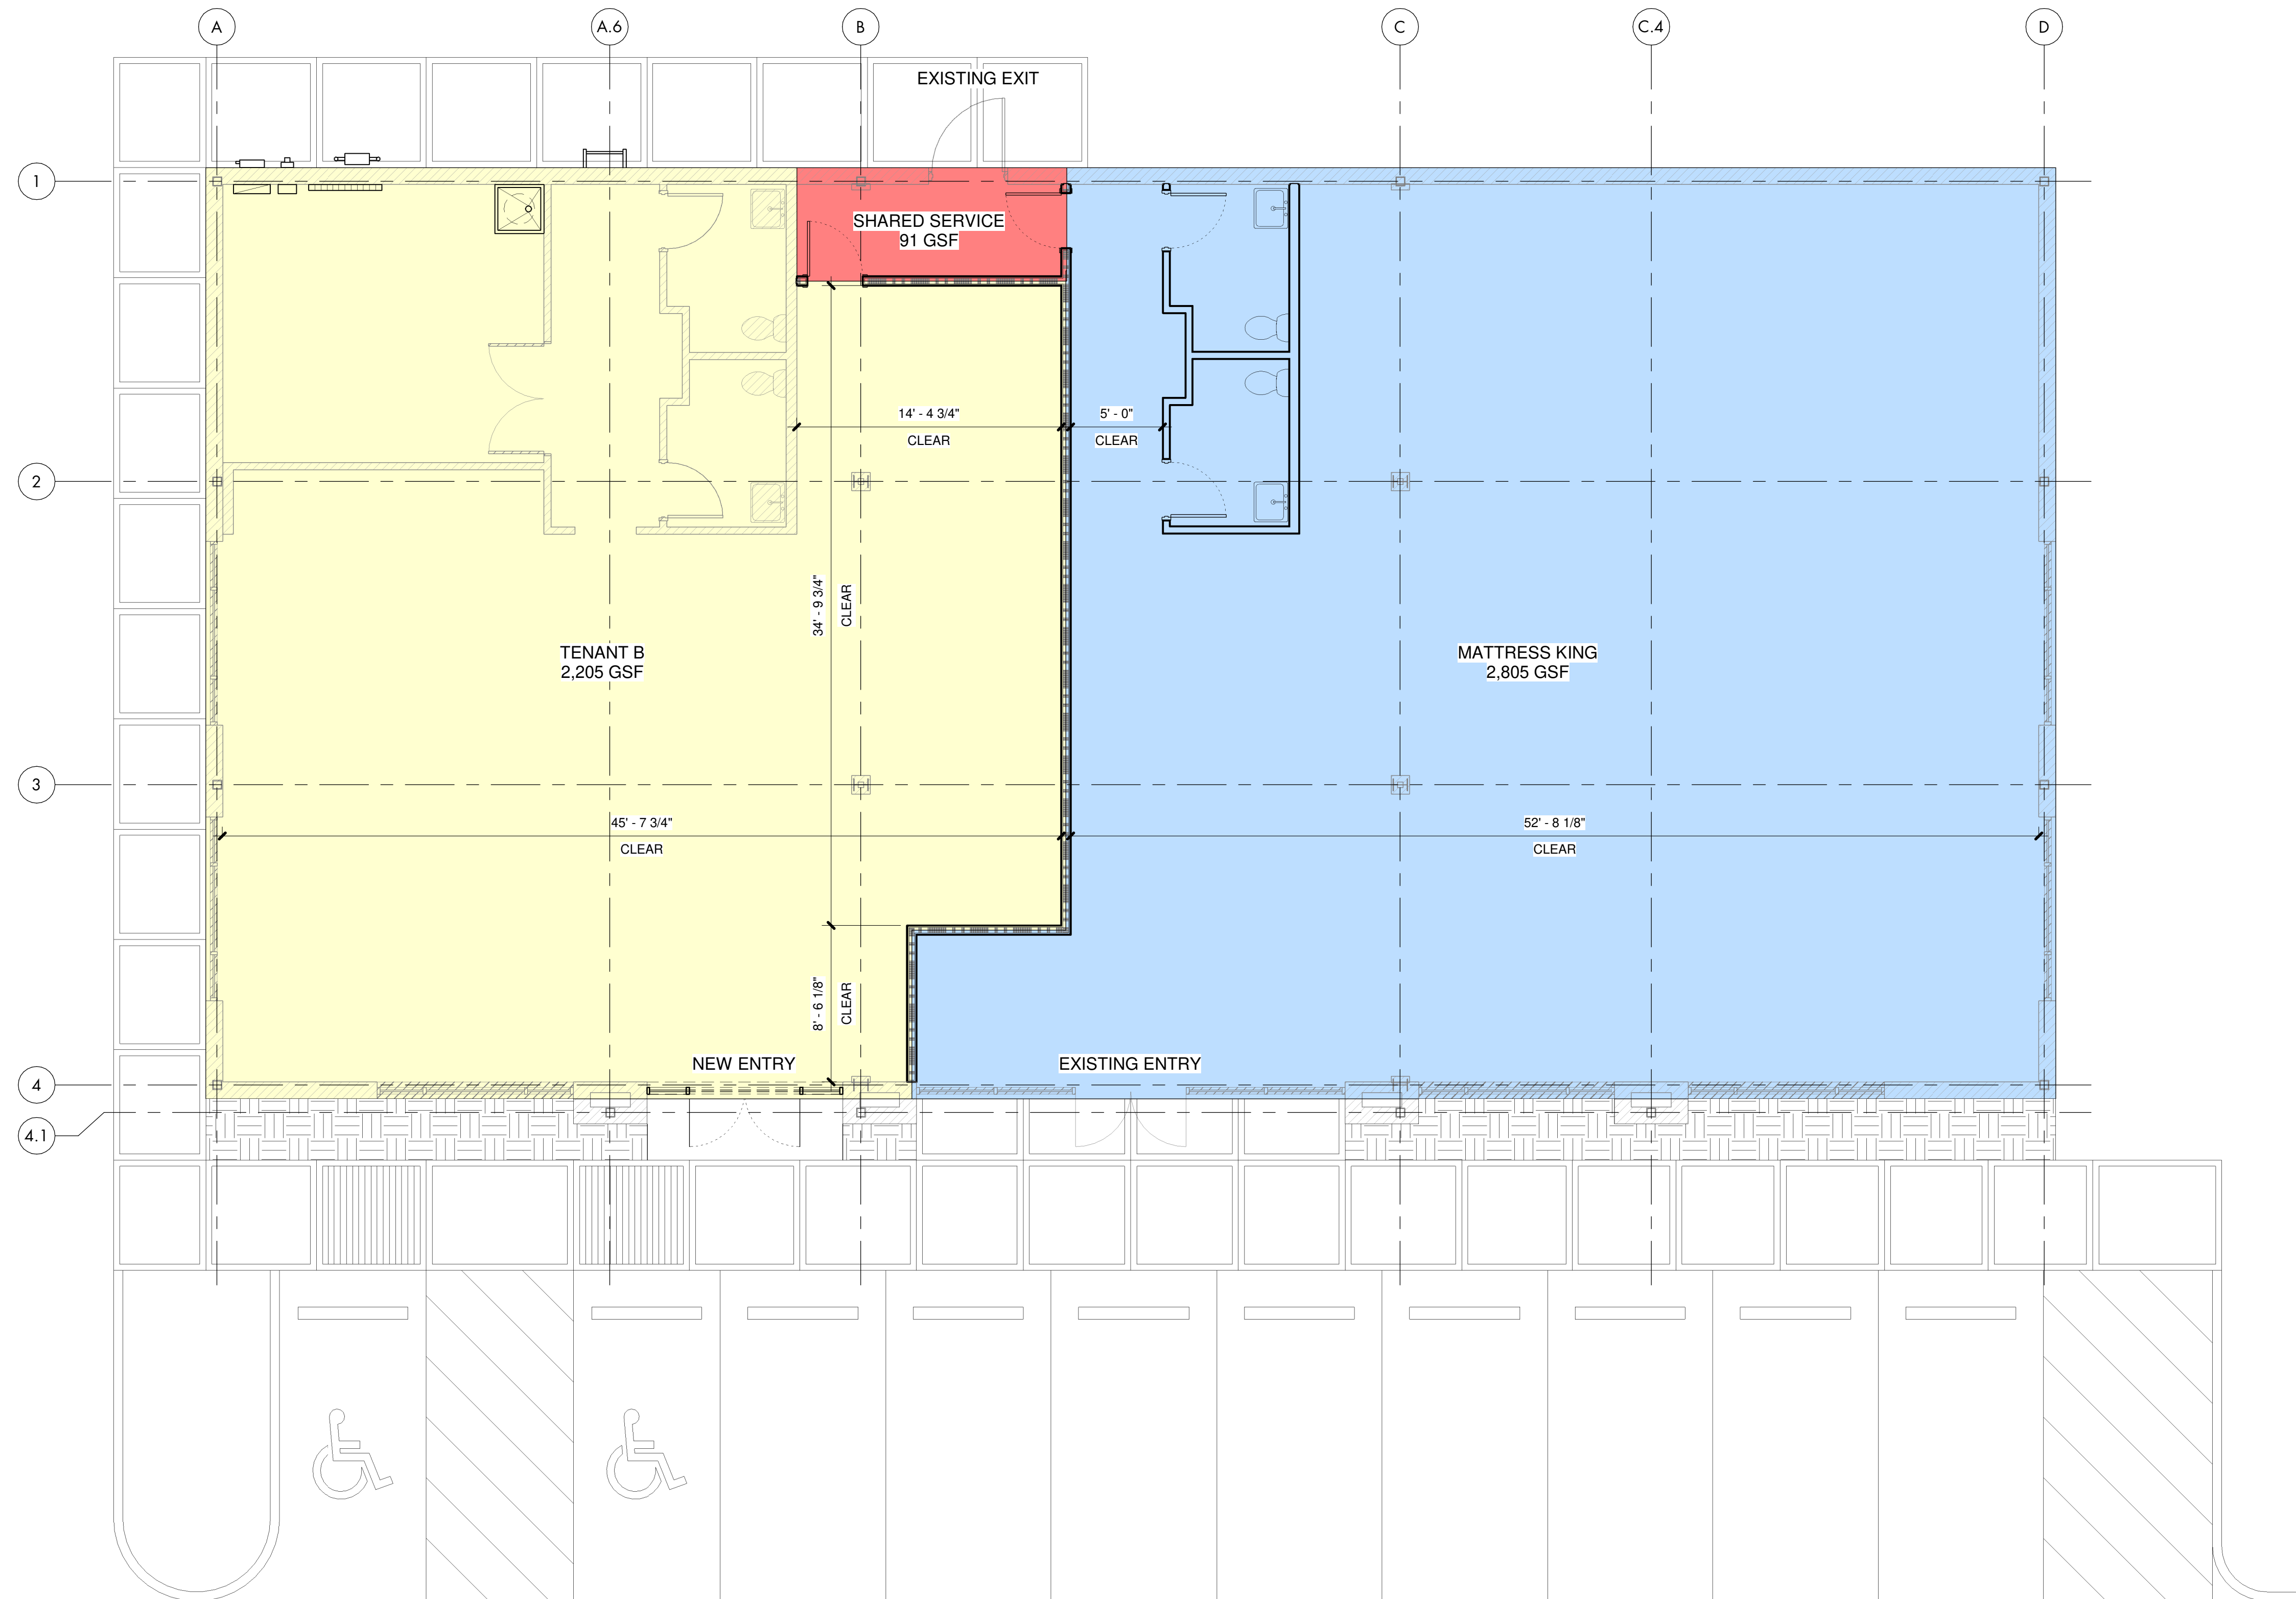

SOUTHEAST VENTURE
DESIGN SERVICES

4030 ARMORY OAKS DRIVE
NASHVILLE, TENNESSEE 37204
(615) 833-8716
FAX: (615) 781-0493

① Level 1 - PROPOSED LAYOUT
3/16" = 1'-0"

MATTRESS KING - MT.
JULIET
85 N MT. JULIET ROAD, MT. JULIET, TN 37122

SEAL

ISSUED	DATE
CONSTRUCTION DOCUMENTS	02/17/2021

No Δ	REVIS	DATE
.		

FIRST FLOOR PLAN

A102

DRAWN:	Author
CHECKED:	Checker
PROJECT	SV - 18002